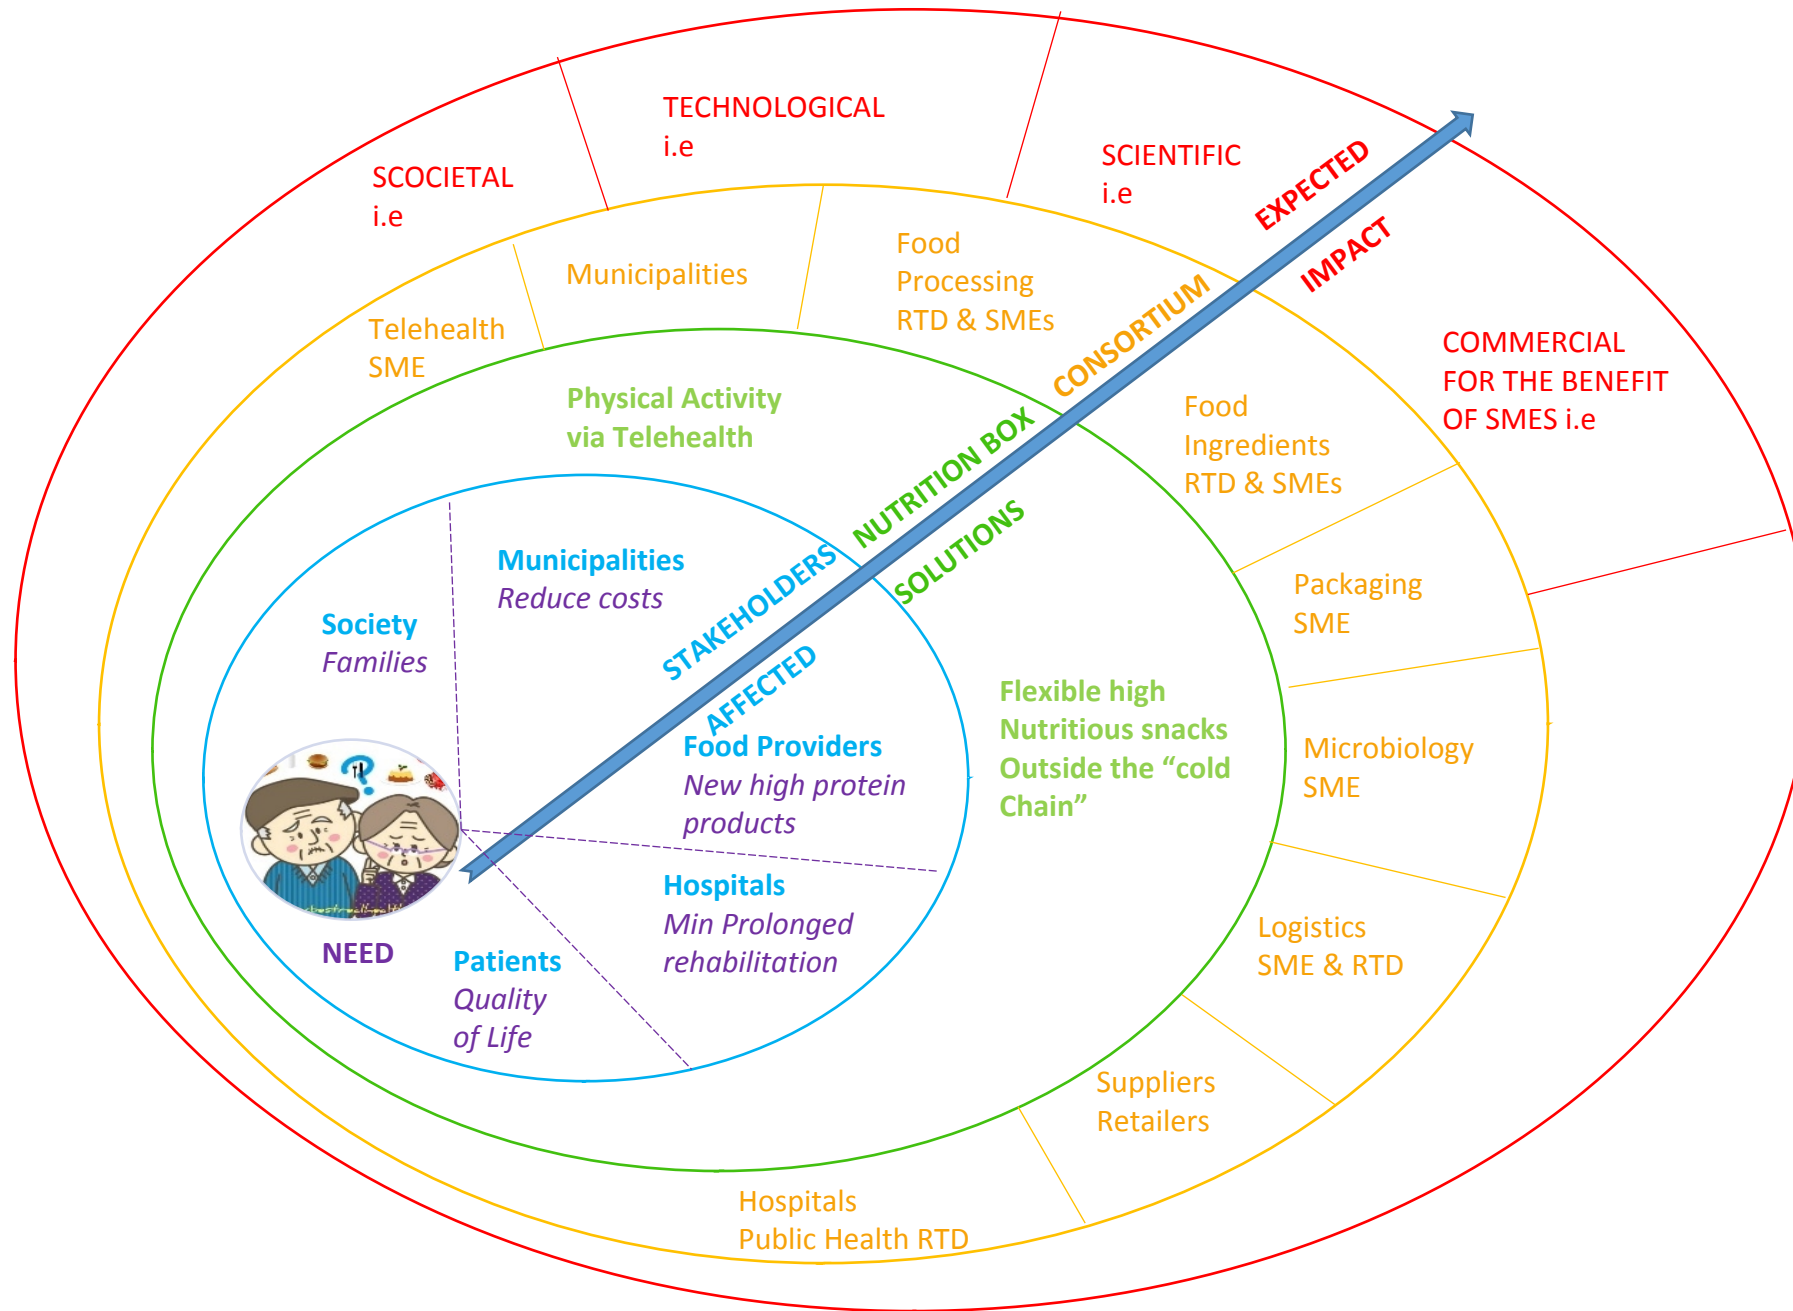

NUTRITION BOX VALUE CHAIN

WP1 Project & Innovation Management

WP2 Specifications for NUTRITION BOX products